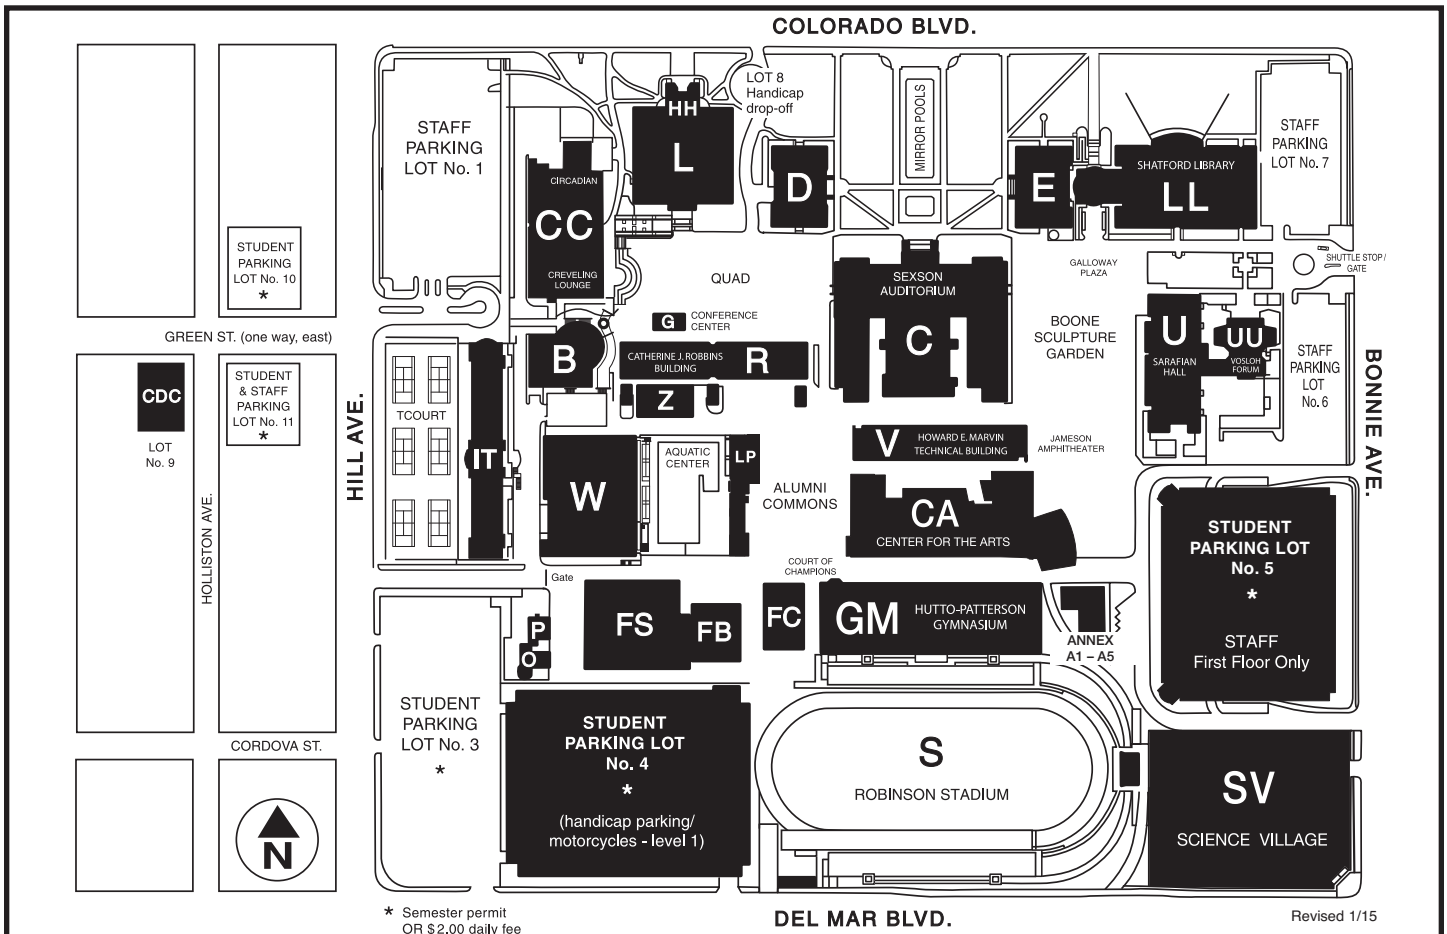

PASADENA CITY COLLEGE - CAMPUS MAP

1570 E. Colorado Blvd., Pasadena, CA 91106-2003 • (626) 585-7123 • www.pasadena.edu

Academic Affairs	C229
Admissions and Records	L113
Alumni Relations	CC
Assessment	D205
Athletics Department	GM201
Bookstore	B
Business & Computer	
Technology	R201
Business and College Services	C221
Business Services	C221
CalWORKs	L107
Campus Center	CC
Career and Technical Education	IT200
Career Center	L103
Cashier	L
Catherine J. Robbins Building	R
Center for the Arts Building	CA
Ceramics Lab	Z
Circadian	CC
Conference Center	G
Counseling Services	L104
Creveling Lounge	CC
Disabled Student Programs	
and Services	D209
Engineering & Technology	
Department	IT200
English Department	C245
EOP&S	L107
Extension & Contract Education	IT200